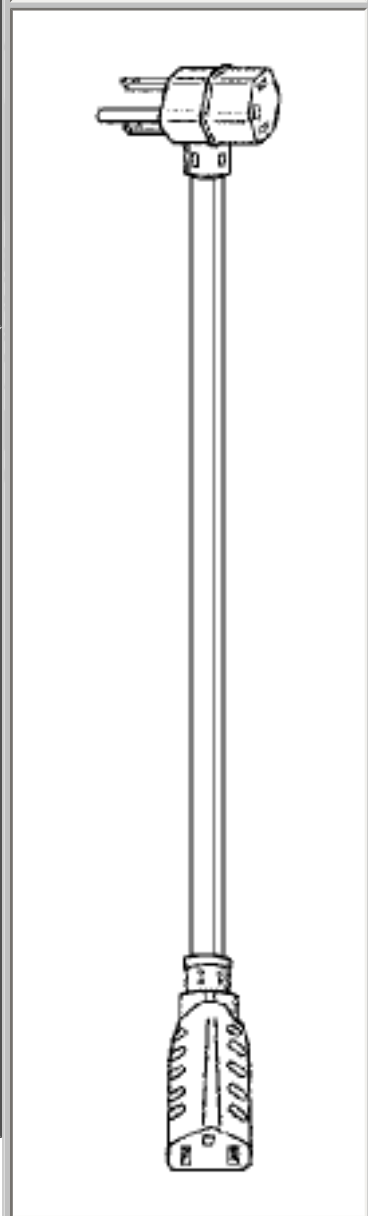

[Back](#)

Selected Cable: 17463

End View	Plug	Cord	Connector	End View
				
5-15P	745	SJT	108	5-15R

Part Number	17463
NSN	6150-01-035-8901
Category	extension cords rubber and plastic
Jacket Color	black
Length Feet	15'
Length Meters	4.57
Temperature Rating	60°C
Packaging Units Per Carton	S-10
Color Coding	North America
AWG Stranding	16 (26x30)
Nominal OD Inch	0.34
Nominal OD millimeter	8.64
Rating	1625 Watts 13A-125V
Notes	Restricted use only. Add-a-line Plug. See 17462 for 8ft version.

Cord View

Approvals

Qty:

Back

Volex Power Cord Products Division, 5350 Lakeview Parkway S. Drive #D Indianapolis, IN 46268
800-246-CORD. info@volexpowercords.com

Proposition 65 warning for California residents: This product contains chemicals, including lead, known to the State of California to cause (cancer, and) birth defects or other reproductive harm. Wash hands after handling.